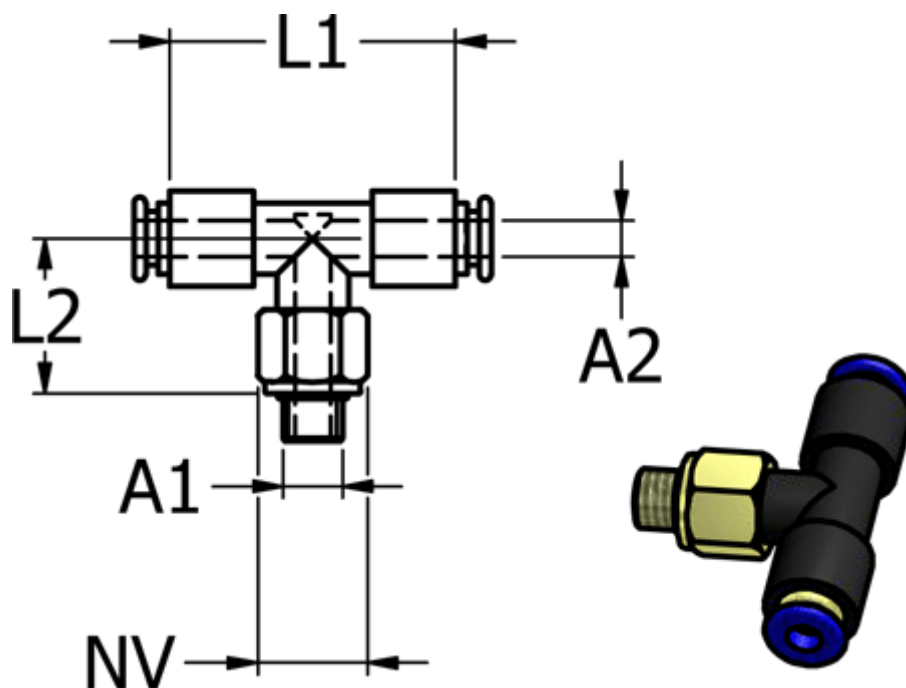

Article number: 586PB63

Description: Mini Push-in PB63, Tee, swivel, Ø3/M6/Ø3

Measures

Ext. hose diameter A2	= 3 mm
L1	= 24
L2	= 16.5
NV	= 10
Thread A1	=